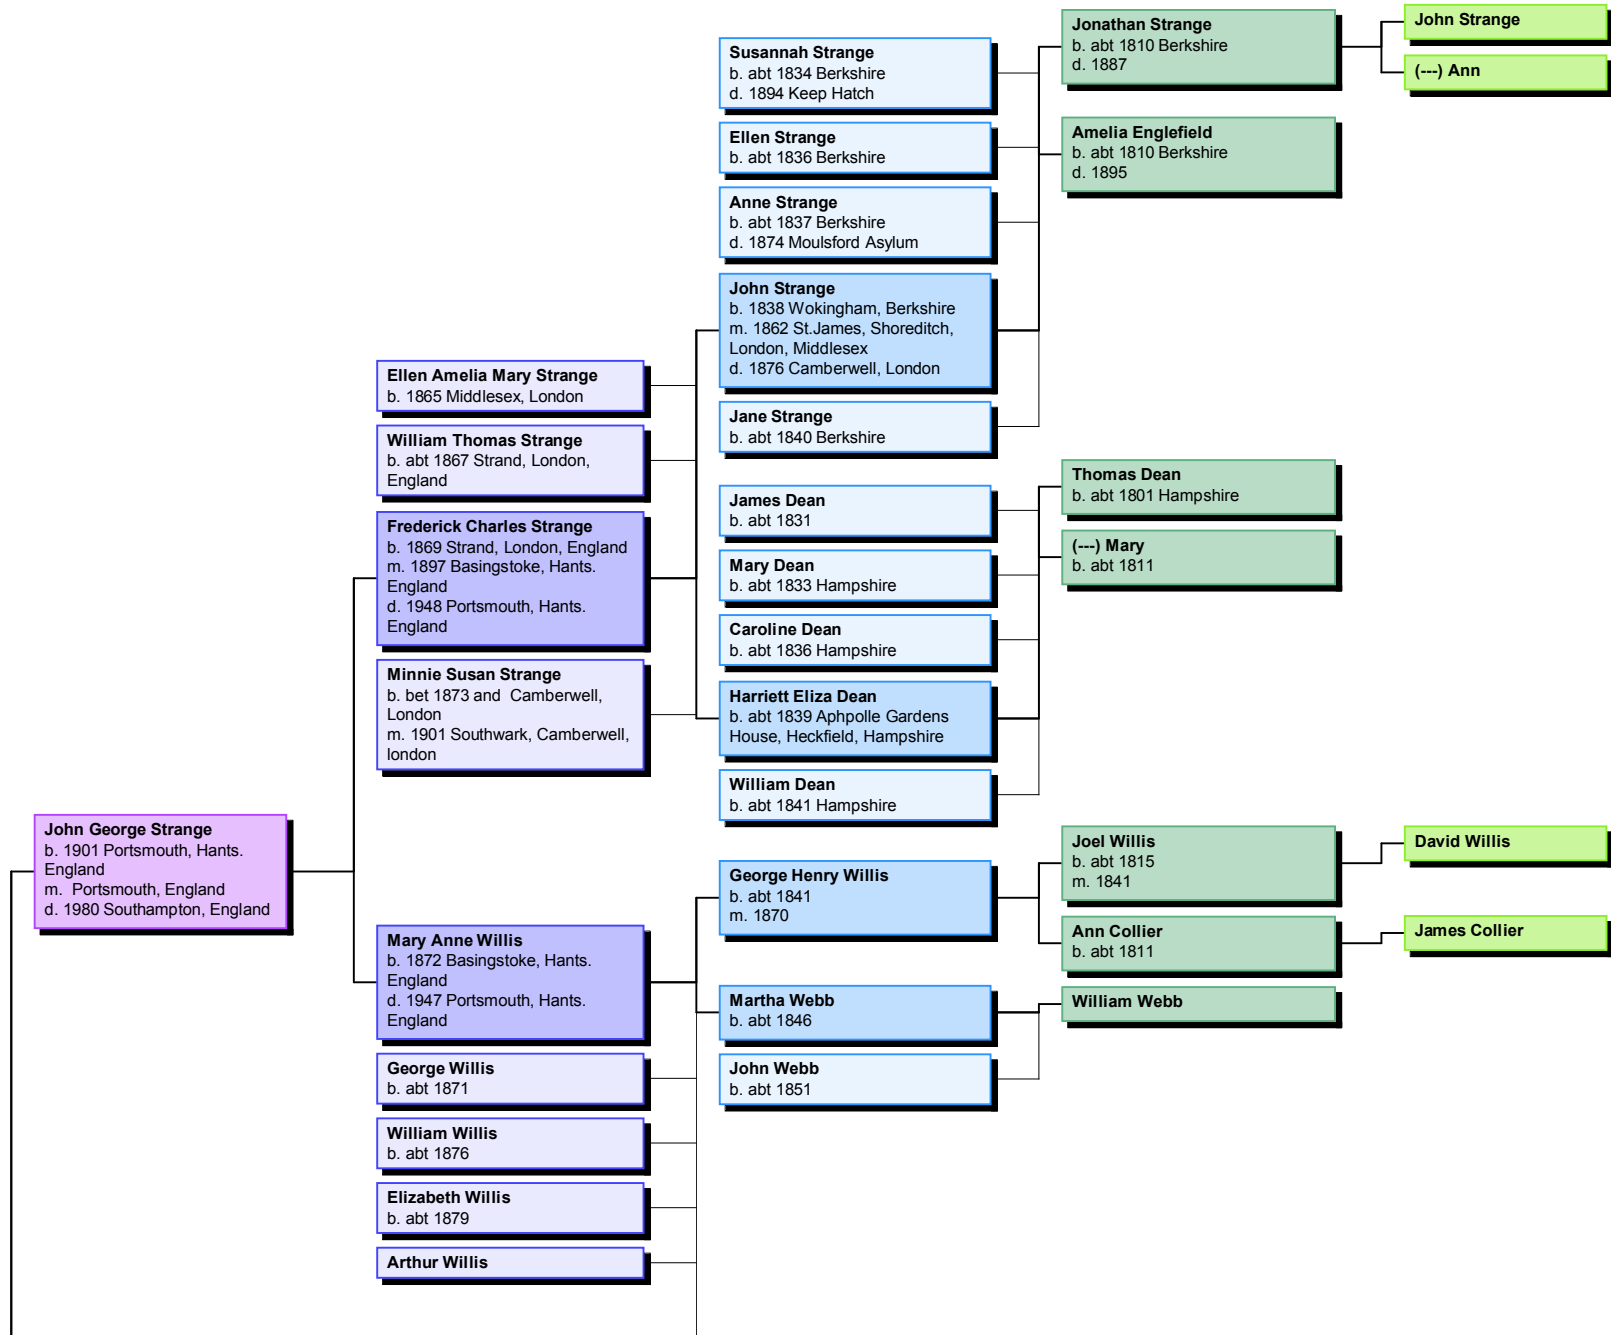

Ancestors of Terence John Strange